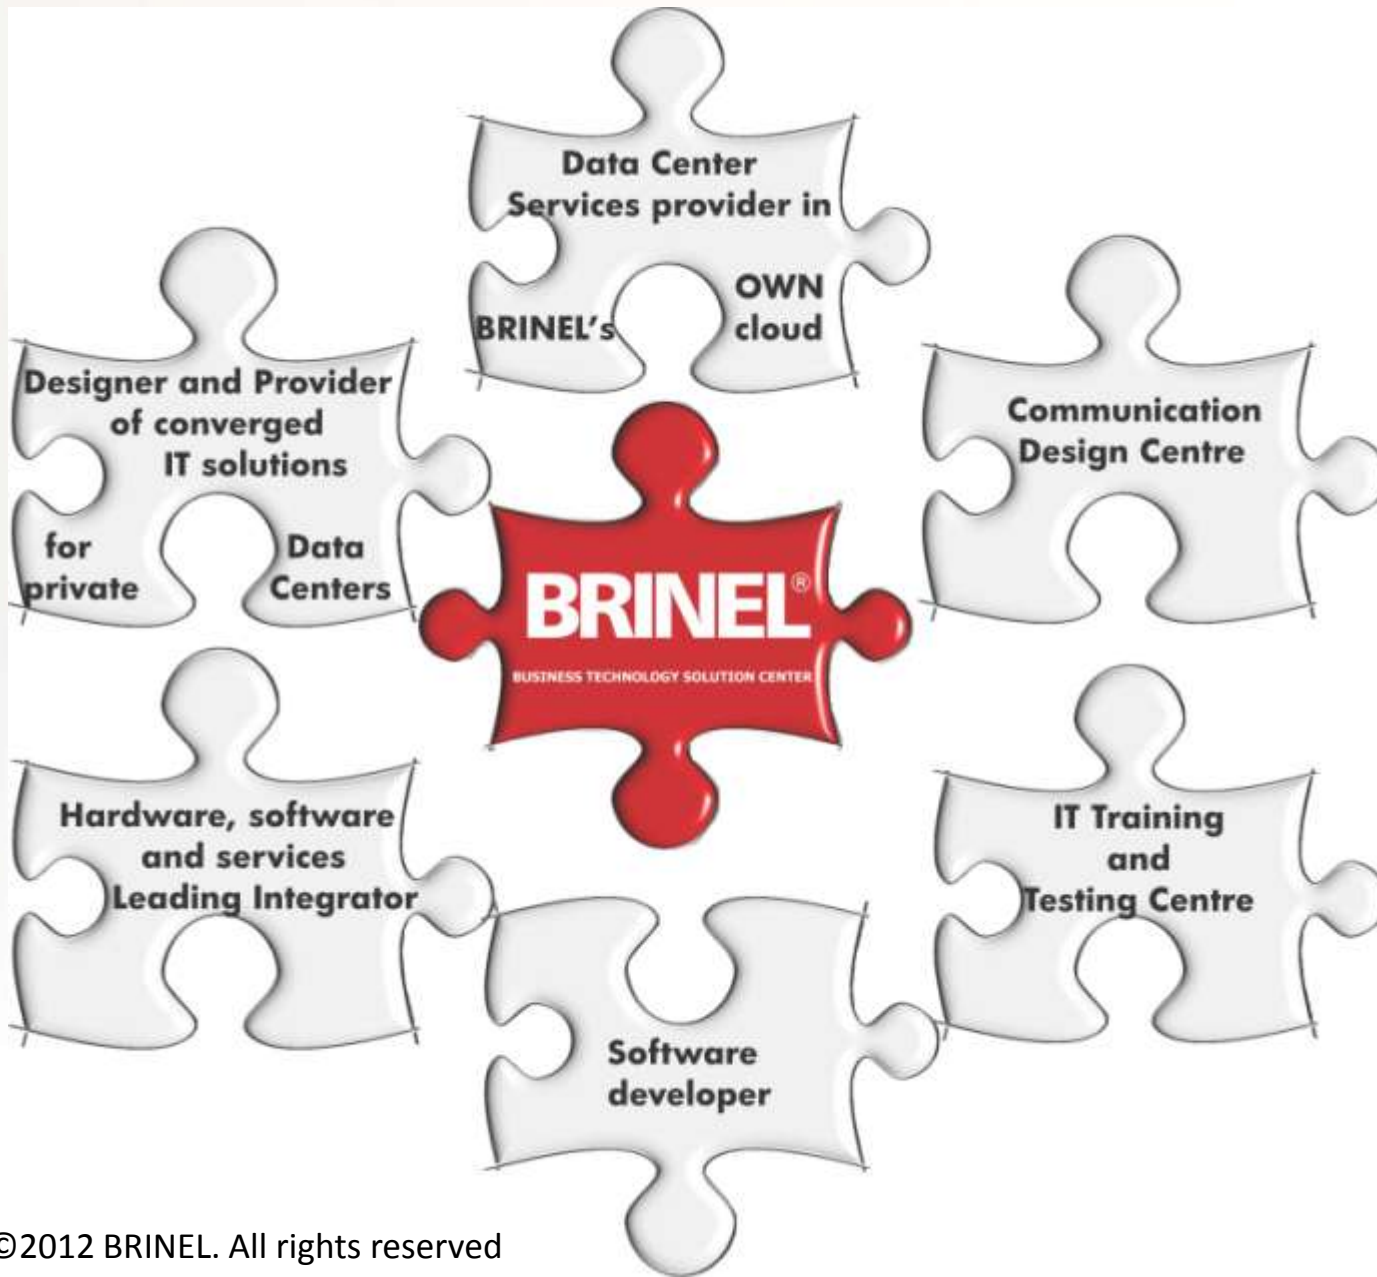

About BRINEL